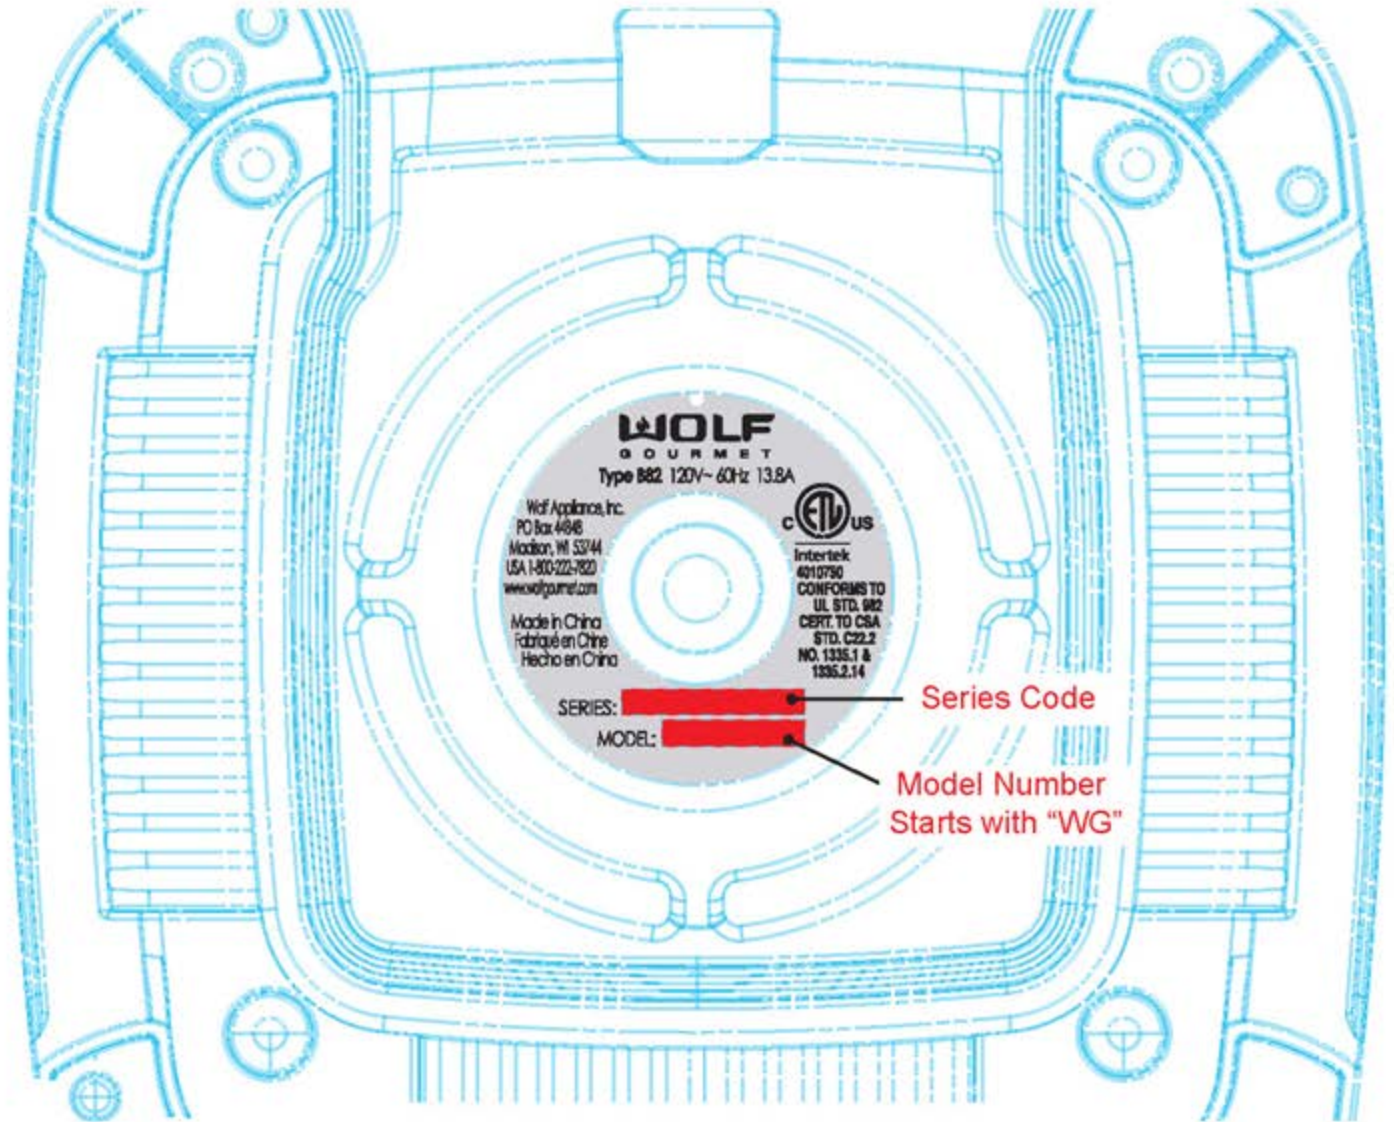

MODEL:   
SERIES: 

Model Number Starts with "WG"

Series Code

Rating plate can be found on bottom of blender

These markings are located on the bottom of cookware

FOR GAS AND ELECTRIC COOKING

**WOLF**  
GOURMET