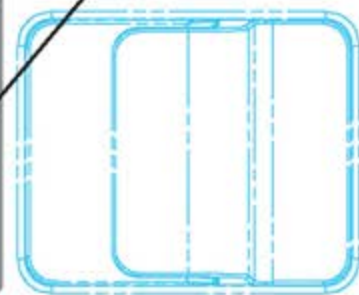

Rating plate can be found on back of oven

WOLF
GOURMET.
Type O62
120V-60Hz 1800W

Intertek
4001983
CONFORMS TO UL STD. 1008
CERT. TO CSA STD. C22.2
NO. 1335.1 & 1335.2.9

Made in China
Fabriqué en Chine
Hecho en China
Wolf Appliance, Inc.
PO Box 44848
Madison, WI 53744
USA 1-800-222-7820
www.wolfgourmet.com

HOUSEHOLD USE ONLY
CAUTION: DO NOT IMMERSE IN WATER
WARNING: TO PREVENT ELECTRICAL SHOCK, UNPLUG BEFORE CLEANING
POUR USAGE DOMESTIQUE SEULEMENT
ATTENTION: NE PAS IMMERGER
AVERTISSEMENT: DÉBRANCHER AVANT DE NETTOYER POUR PRÉVENIR LES CHOCS ÉLECTRIQUES
PARA USO DOMÉSTICO SOLAMENTE
PRECAUCIÓN: NO SUMERGIR EN AGUA
ADVERTENCIA: PARA PREVENIR CHOQUE ELÉCTRICO, DESENCHUFE ANTES DE LIMPIAR

MODEL:
SERIES:

Model Number Starts with "WG"

Series Code